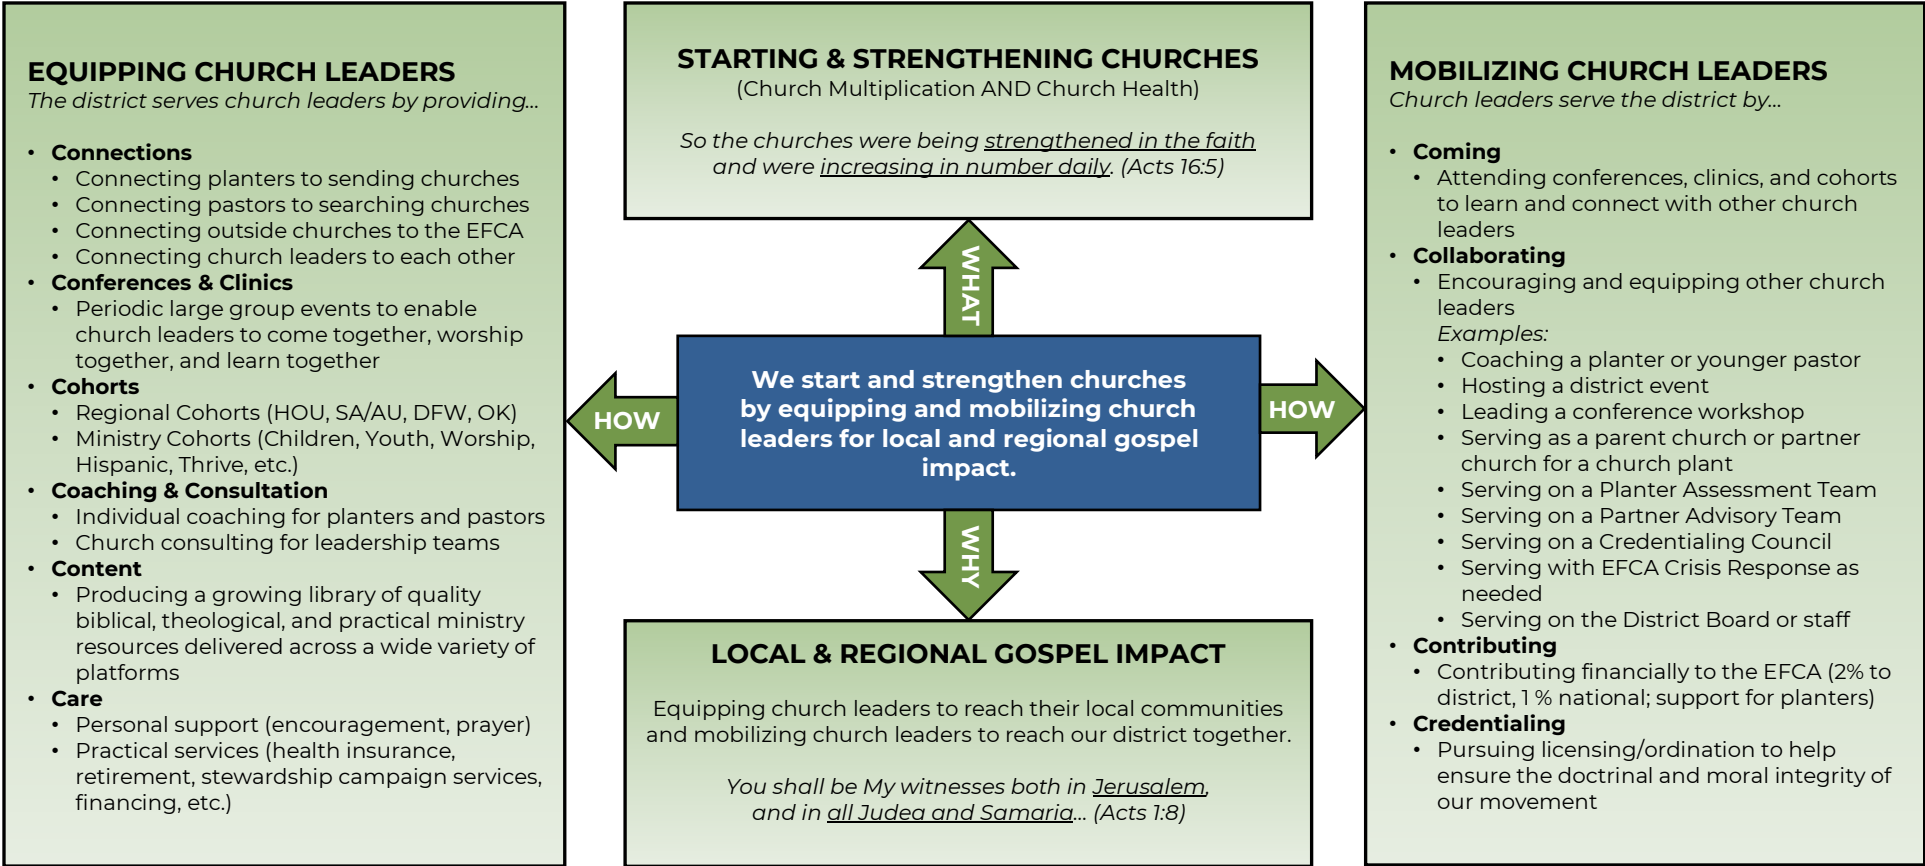

EFCA TEXAS-OKLAHOMA DISTRICT

OUR MISSION

OUR VALUES

We want every church leader in our district to be...

- **Spiritually Healthy** – cultivating an intimate daily walk with Christ
- **Biblically Grounded** – staying true to God’s Word in all things
- **Missionally Focused** – multiplying disciples, leaders, and churches
- **Strategically Connected** – working together for maximum impact