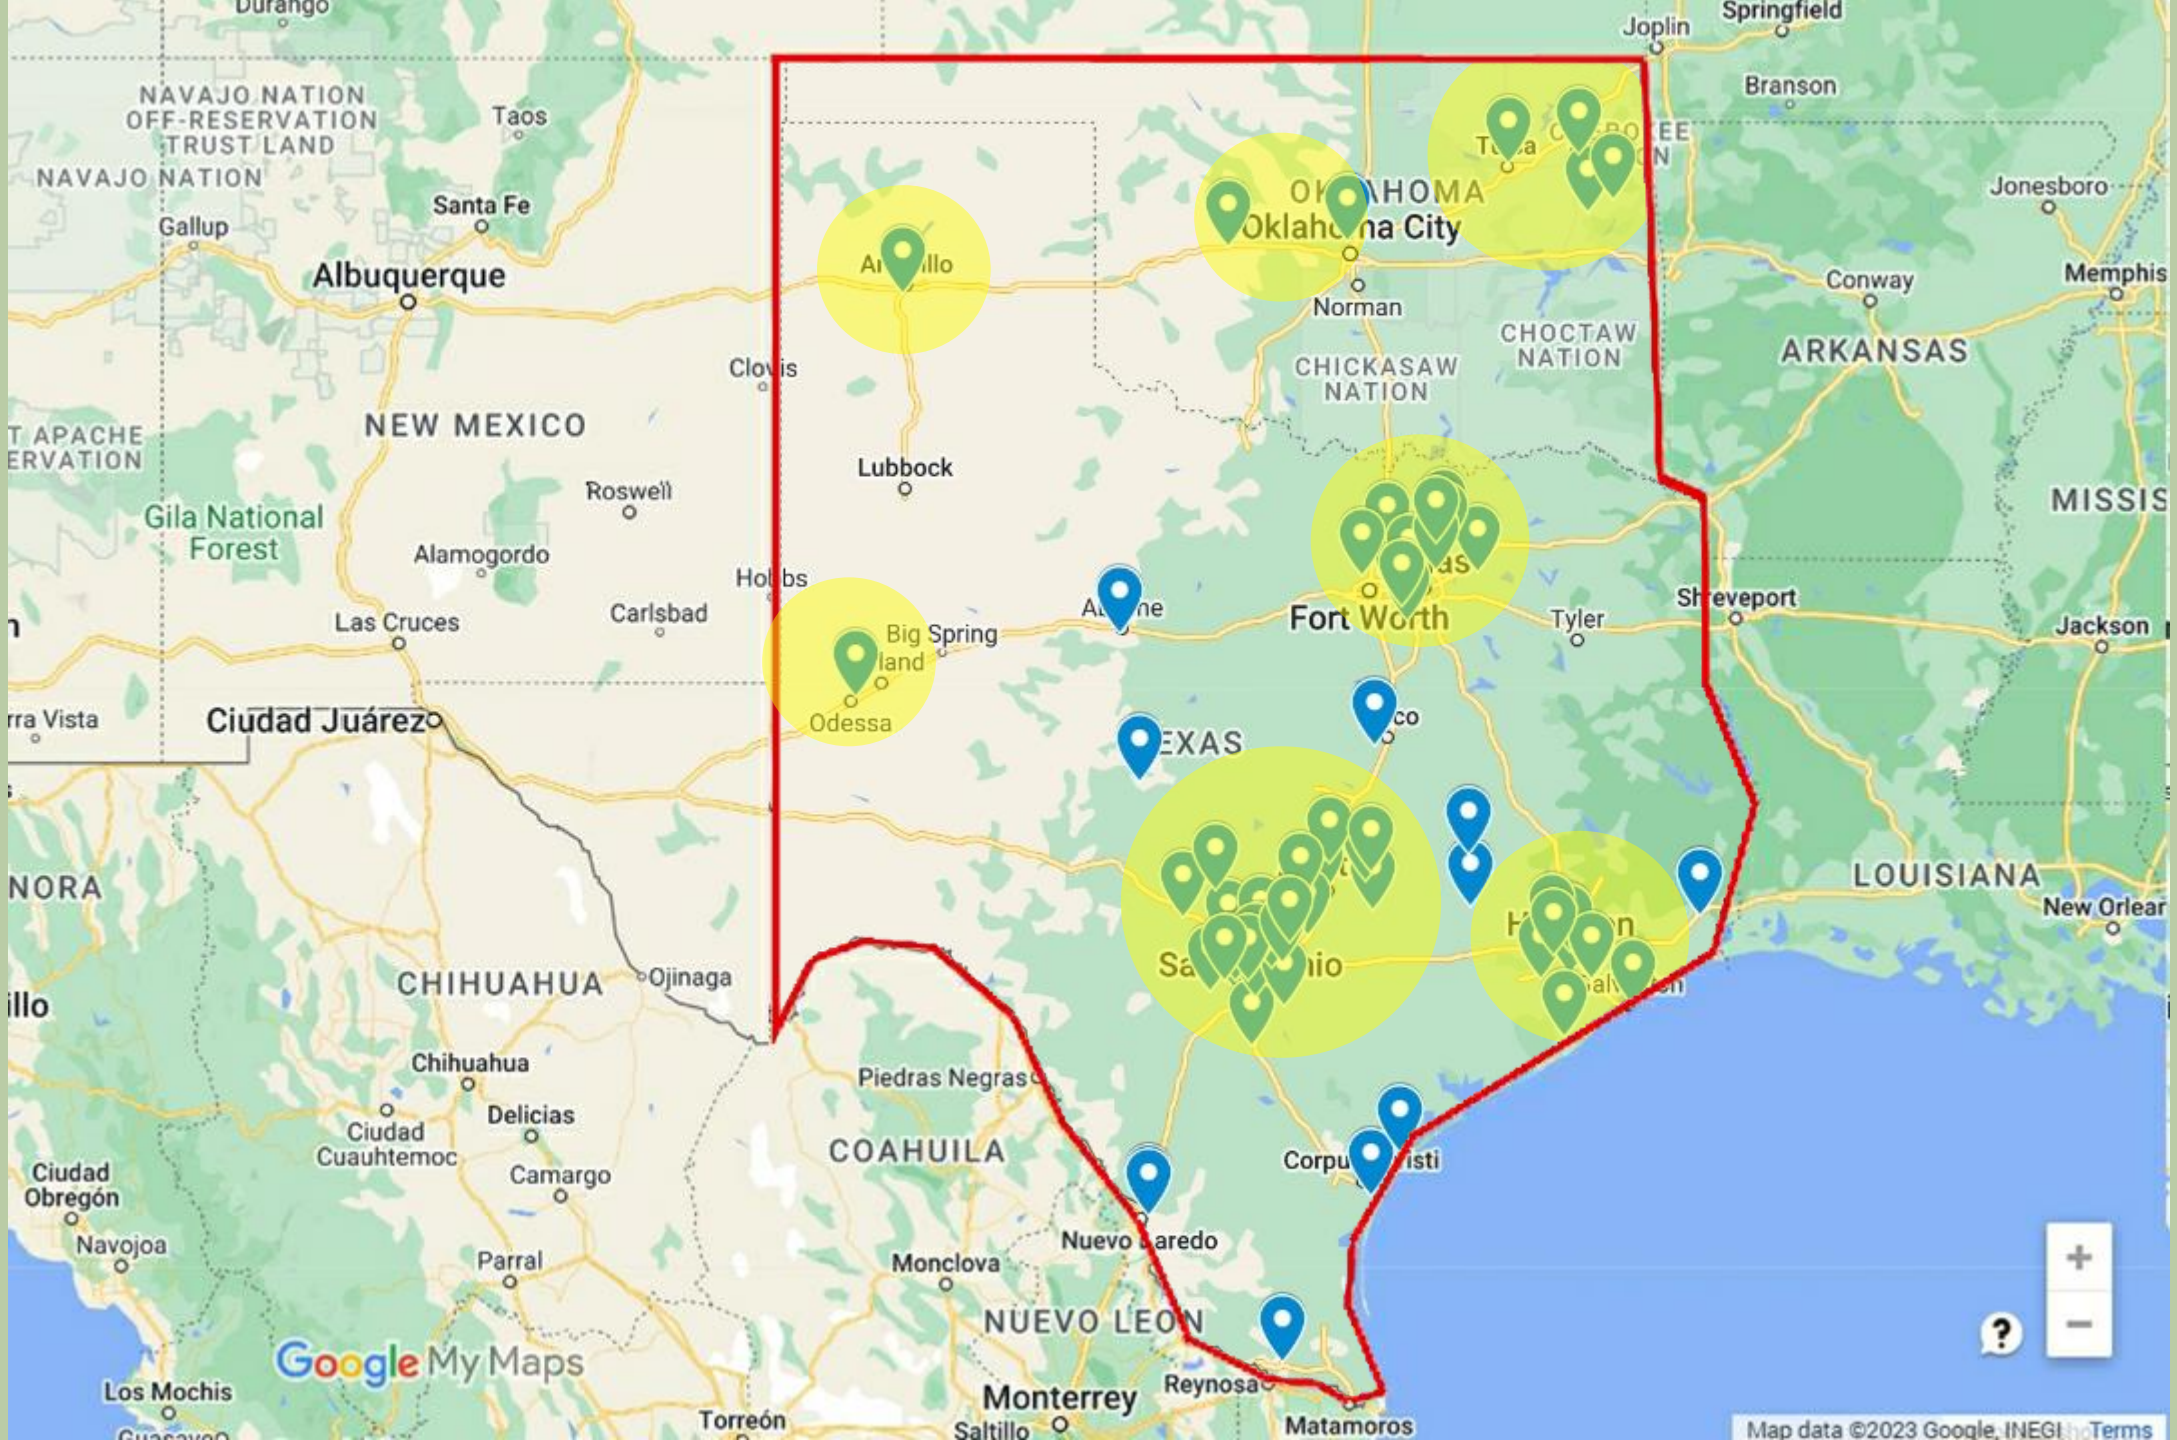

[Resources](#)

[Events](#) ▾

[Give](#)

JOIN A HEALTHY FAMILY OF CHURCHES ON MISSION FOR JESUS

Biblical. Balanced. Better Together.

Our Vision

To have a healthy, multiplying EFCA church within driving distance of every person who lives in Texas and Oklahoma.

Houston

NAVAJO NATION
OFF-RESERVATION
TRUST LAND

NAVAJO NATION

Albuquerque

NEW MEXICO

Gila National
Forest

Ciudad Juárez

CHIHUAHUA

Google My Maps

Alamo

Lubbock

Big Spring

Odessa

TEXAS

COAHUILA

NUEVO LEON

Monterrey

OKLAHOMA
Oklahoma City

Fort Worth

San Antonio

Reynosa

Matamoros

CHICKASAW NATION
CHOCTAW NATION

ARKANSAS