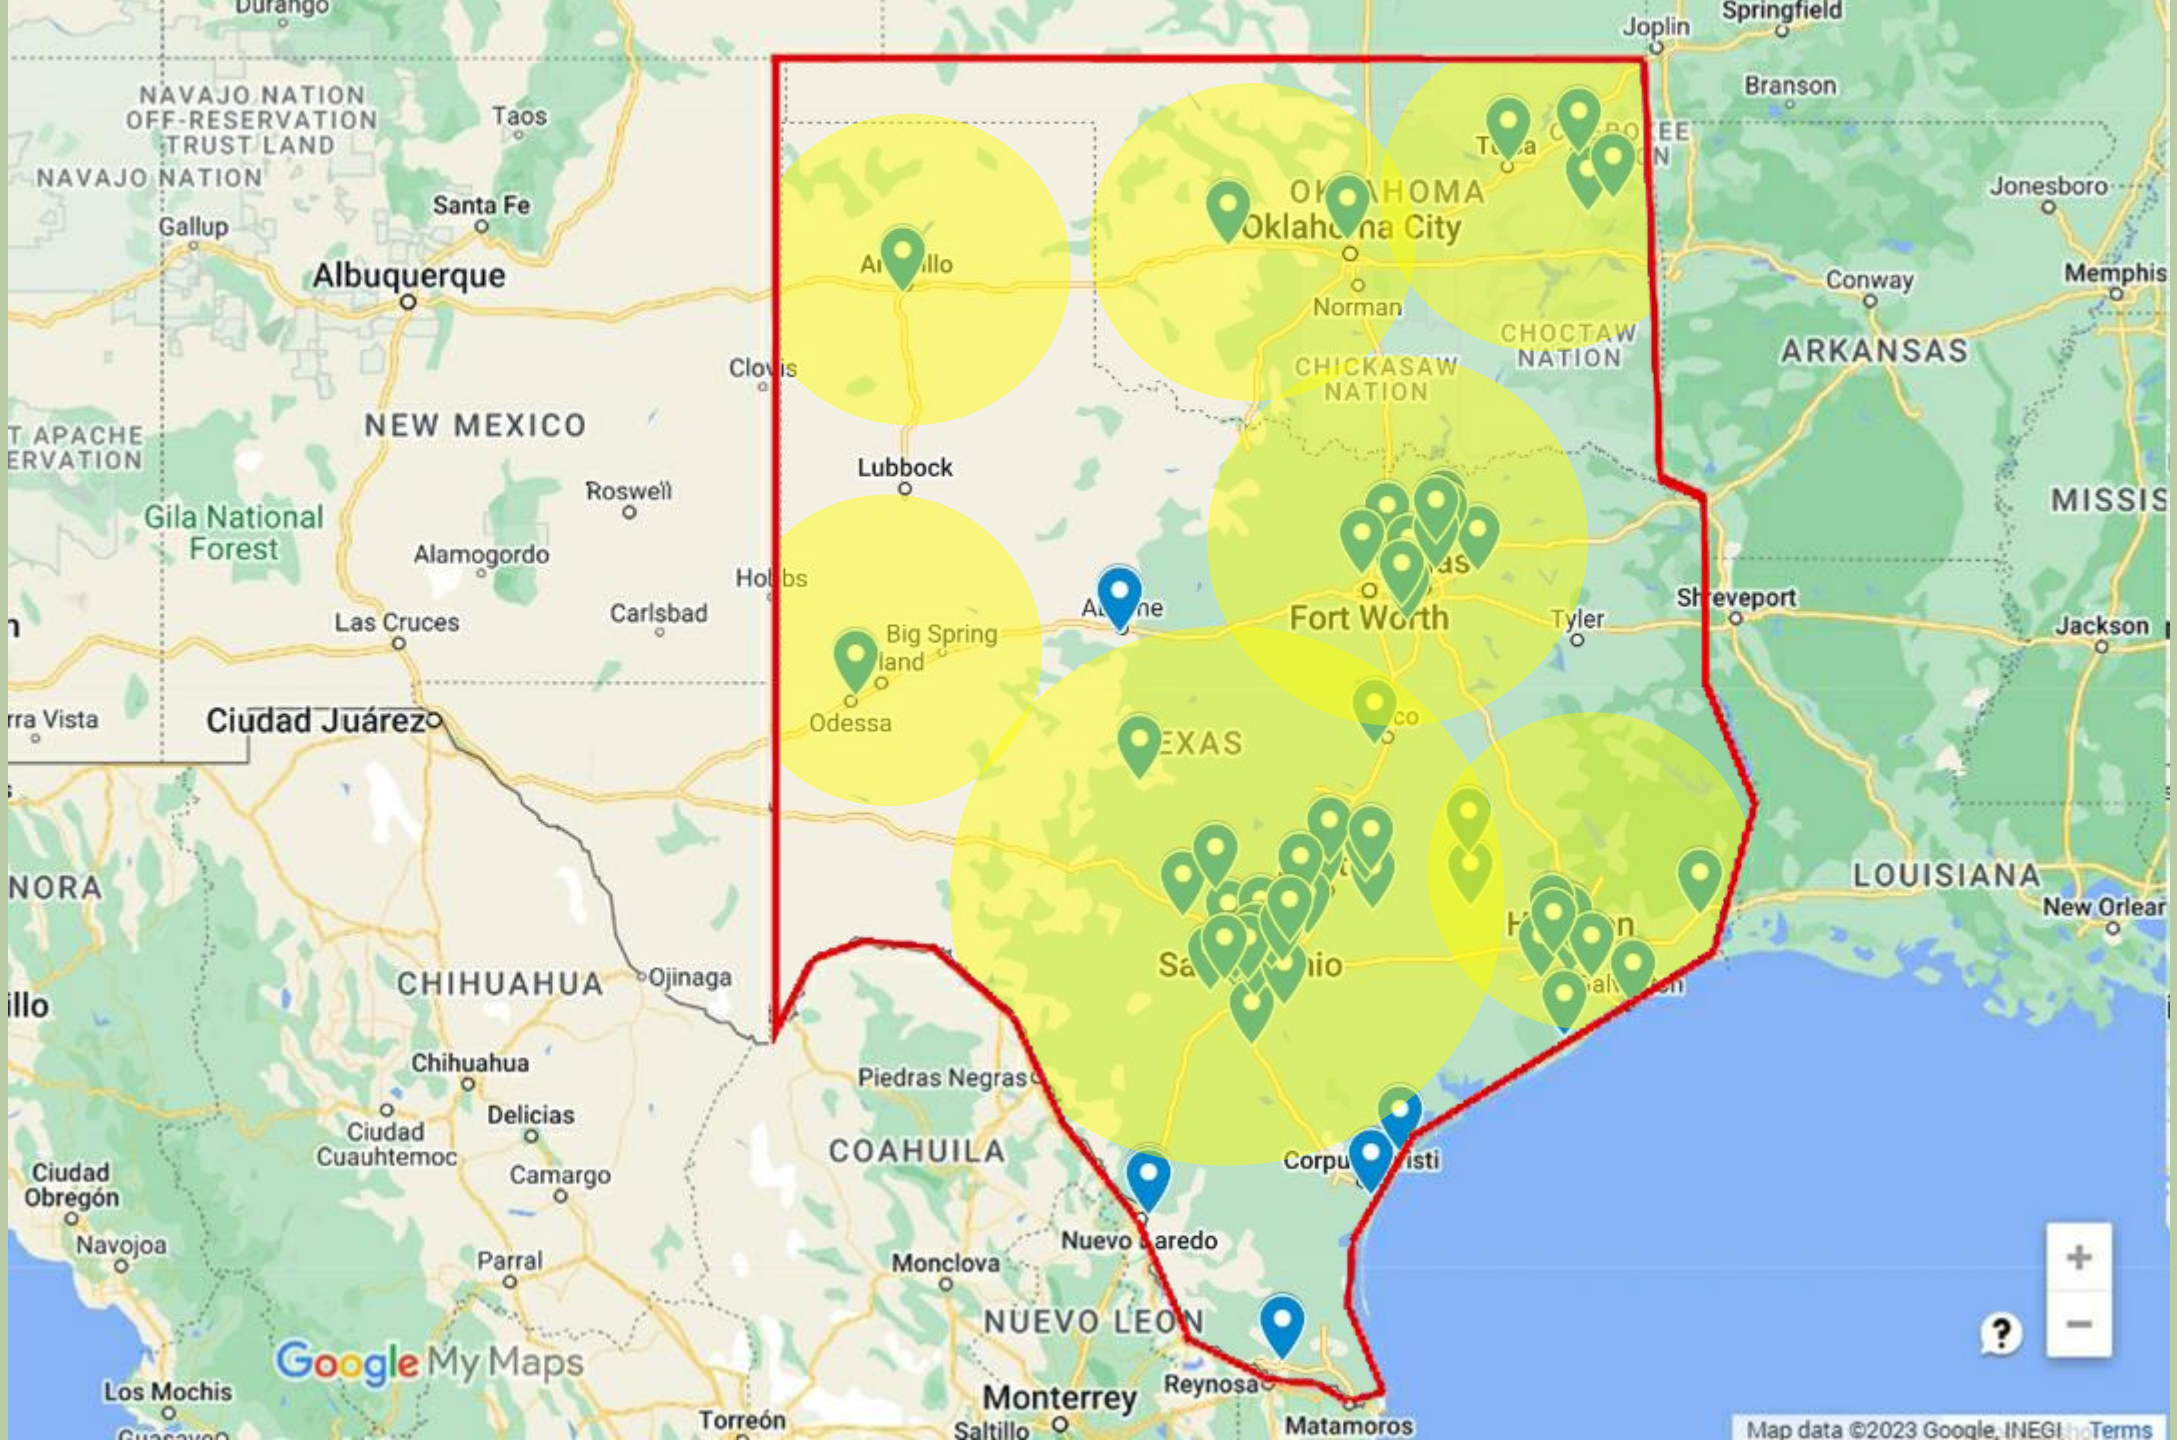

[Resources](#)

[Events](#) ▾

[Give](#)

JOIN A HEALTHY FAMILY OF CHURCHES ON MISSION FOR JESUS

Biblical. Balanced. Better Together.

Our Vision

To have a healthy, multiplying EFCA church within driving distance of every person who lives in Texas and Oklahoma.

Houston

NAVAJO NATION
OFF-RESERVATION
TRUST LAND

NAVAJO NATION

Albuquerque

NEW MEXICO

Gila National
Forest

Ciudad Juárez

CHIHUAHUA

Google My Maps

Alamo

Lubbock

Big Spring

Odessa

TEXAS

COAHUILA

NUEVO LEON

Monterrey

OKLAHOMA
Oklahoma City

Fort Worth

San Antonio

Reynosa

Matamoros

CHICKASAW NATION
CHOCTAW NATION

ARKANSAS