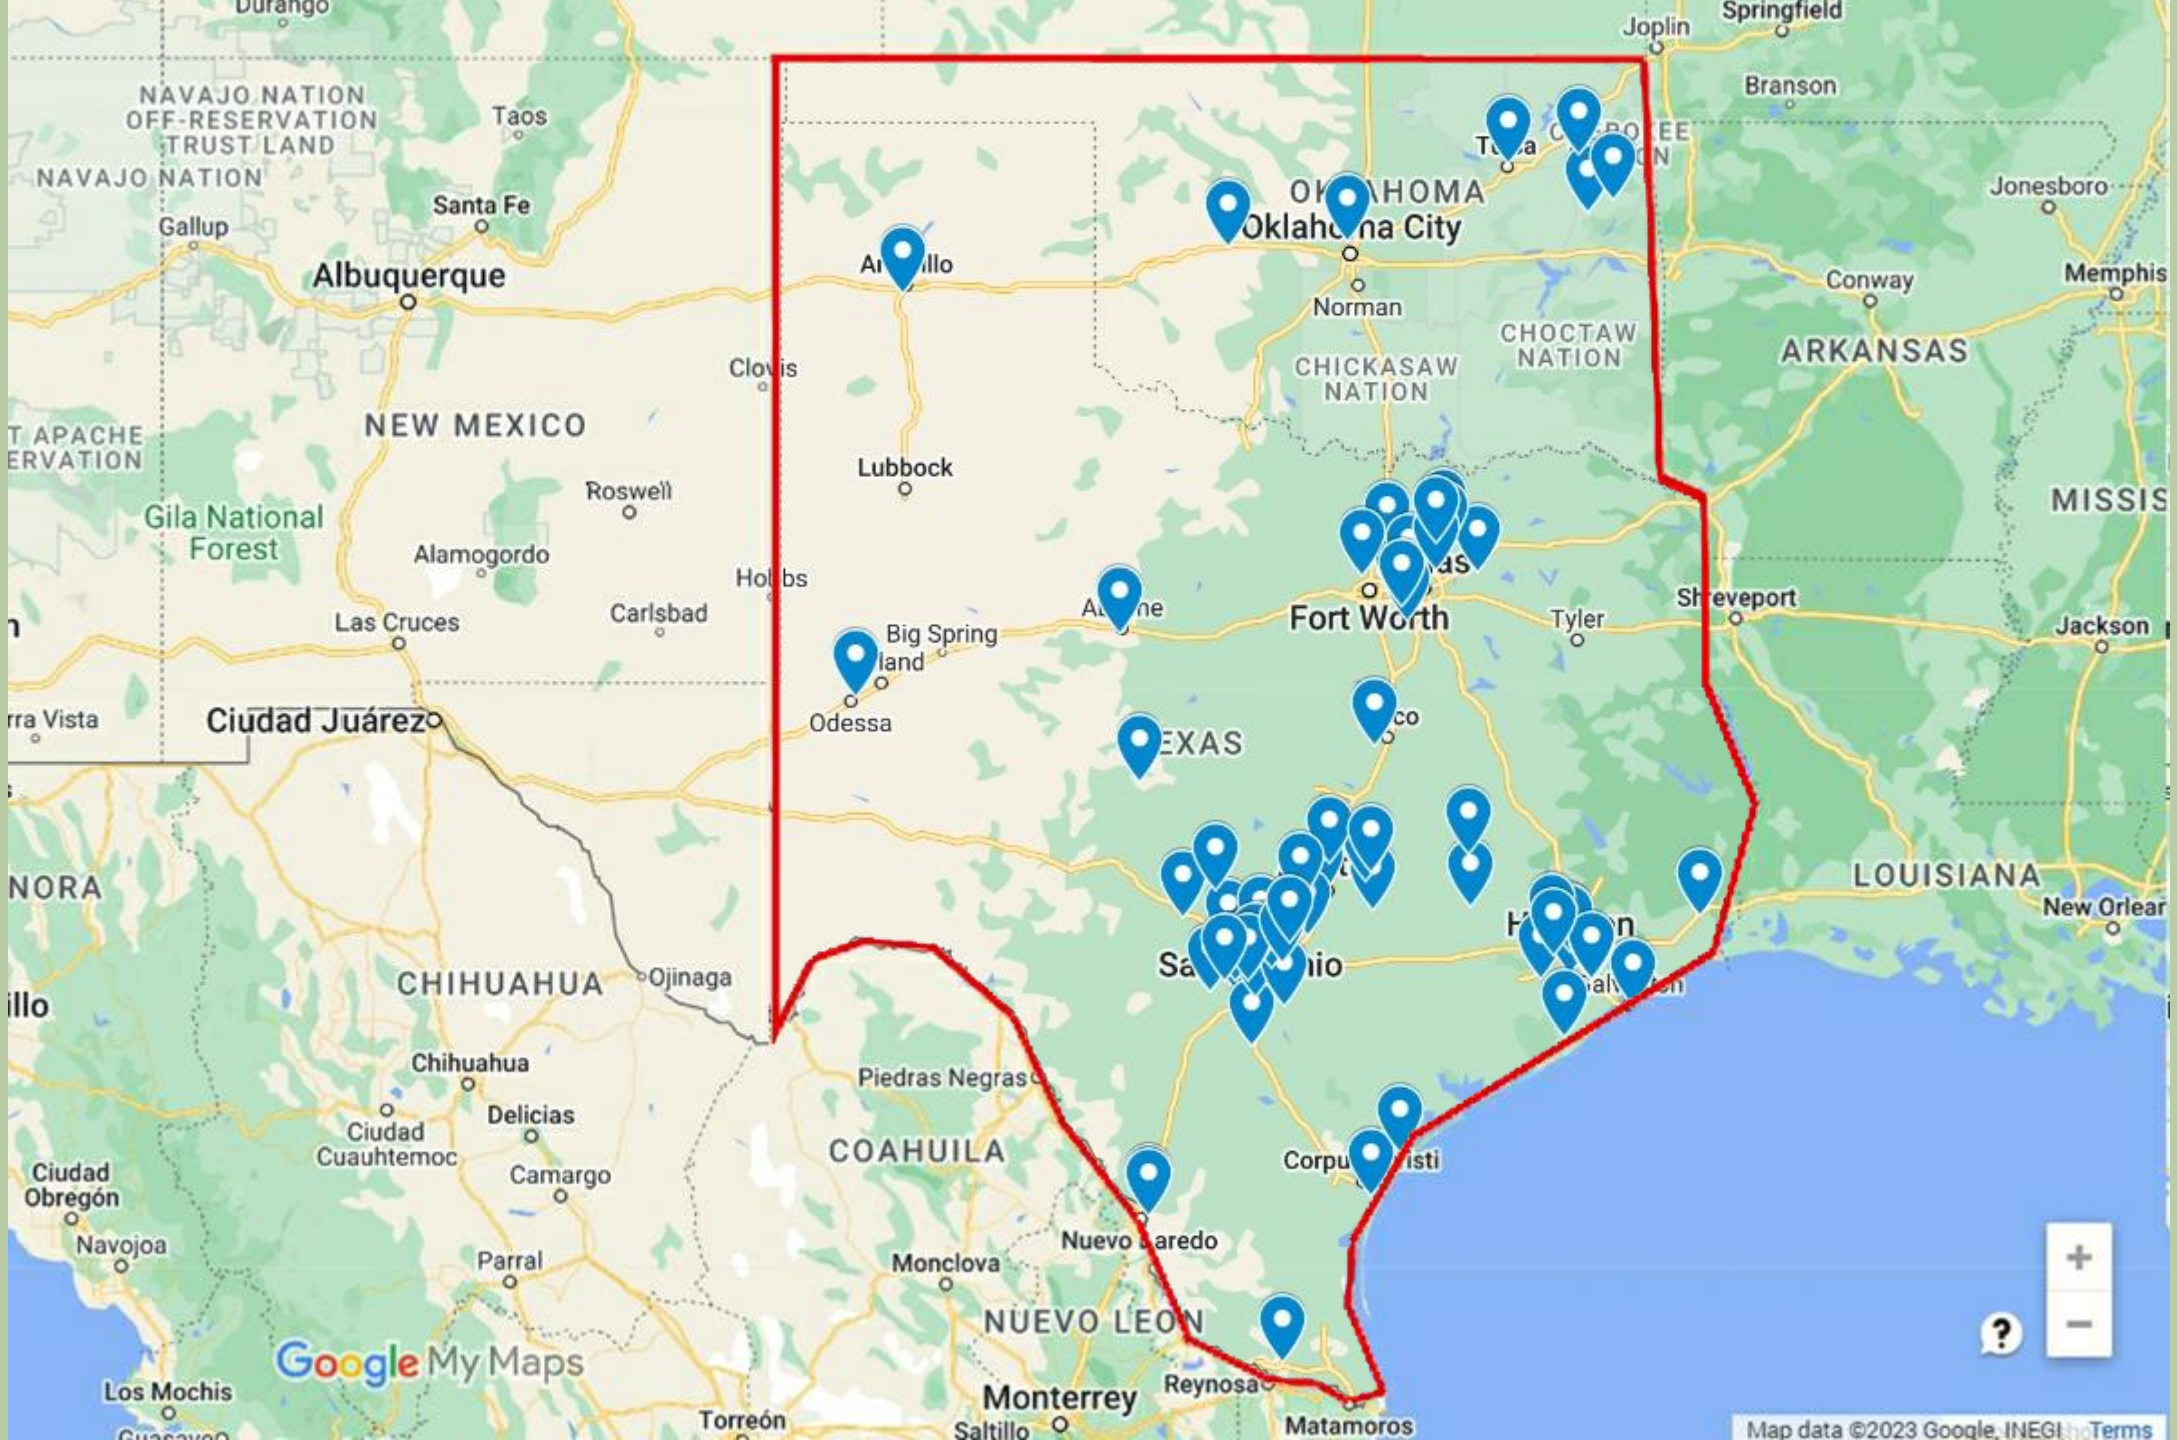

[Resources](#)

[Events](#) ▾

[Give](#)

JOIN A HEALTHY FAMILY OF CHURCHES ON MISSION FOR JESUS

Biblical. Balanced. Better Together.

Our Vision

To have a healthy, multiplying EFCA church within driving distance of every person who lives in Texas and Oklahoma.

Houston

NAVAJO NATION
OFF-RESERVATION
TRUST LAND

NAVAJO NATION

Albuquerque

NEW MEXICO

Gila National
Forest

Ciudad Juárez

CHIHUAHUA

Google My Maps

Alamo

Lubbock

Big Spring

Odessa

TEXAS

COAHUILA

NUEVO LEON

Monterrey

OKLAHOMA
Oklahoma City

Fort Worth

San Antonio

Reynosa

Matamoros

CHICKASAW NATION
CHOCTAW NATION

ARKANSAS