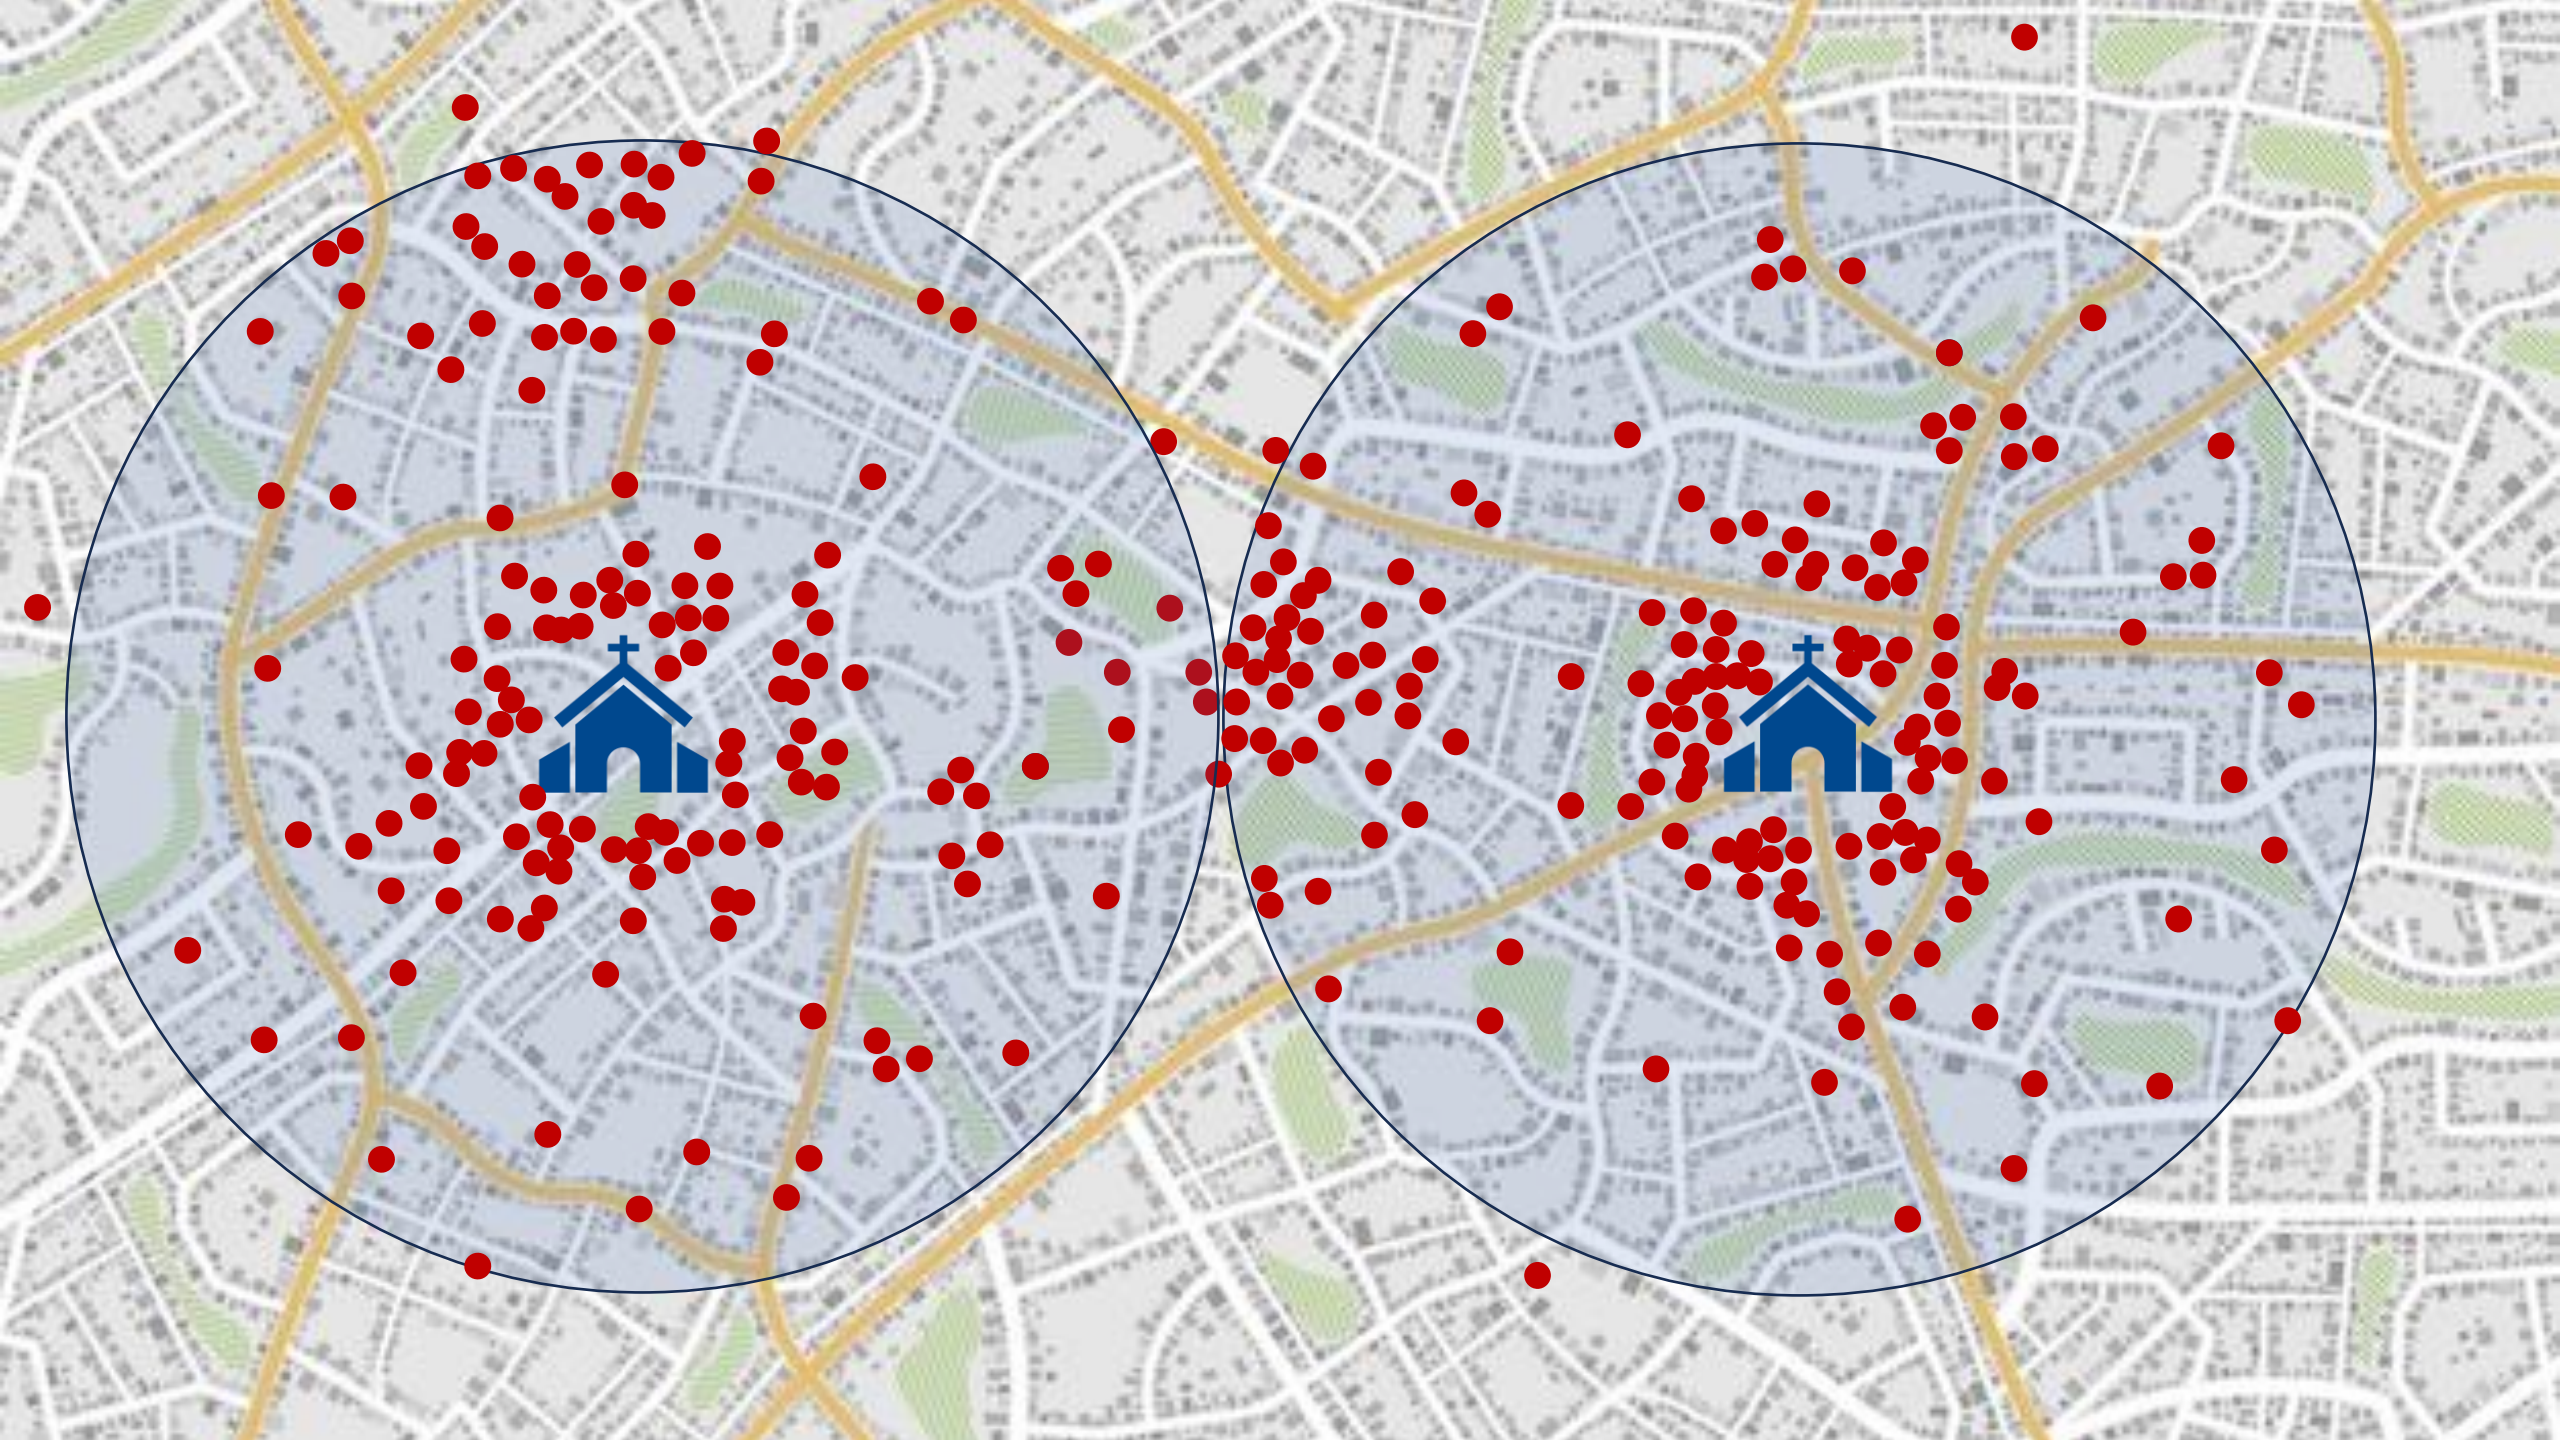

[Resources](#)

[Events](#) ▾

[Give](#)

JOIN A HEALTHY FAMILY OF CHURCHES ON MISSION FOR JESUS

Biblical. Balanced. Better Together.

Our Vision

To have a healthy, multiplying EFCA church within driving distance of every person who lives in Texas and Oklahoma.

Houston

NAVAJO NATION
OFF-RESERVATION
TRUST LAND

NAVAJO NATION

Albuquerque

NEW MEXICO

Gila National
Forest

Ciudad Juárez

CHIHUAHUA

Google My Maps

Alamo

Lubbock

Big Spring

Odessa

TEXAS

COAHUILA

NUEVO LEON

Monterrey

OKLAHOMA
Oklahoma City

Fort Worth

San Antonio

Reynosa

Matamoros

CHICKASAW NATION
CHOCTAW NATION

ARKANSAS