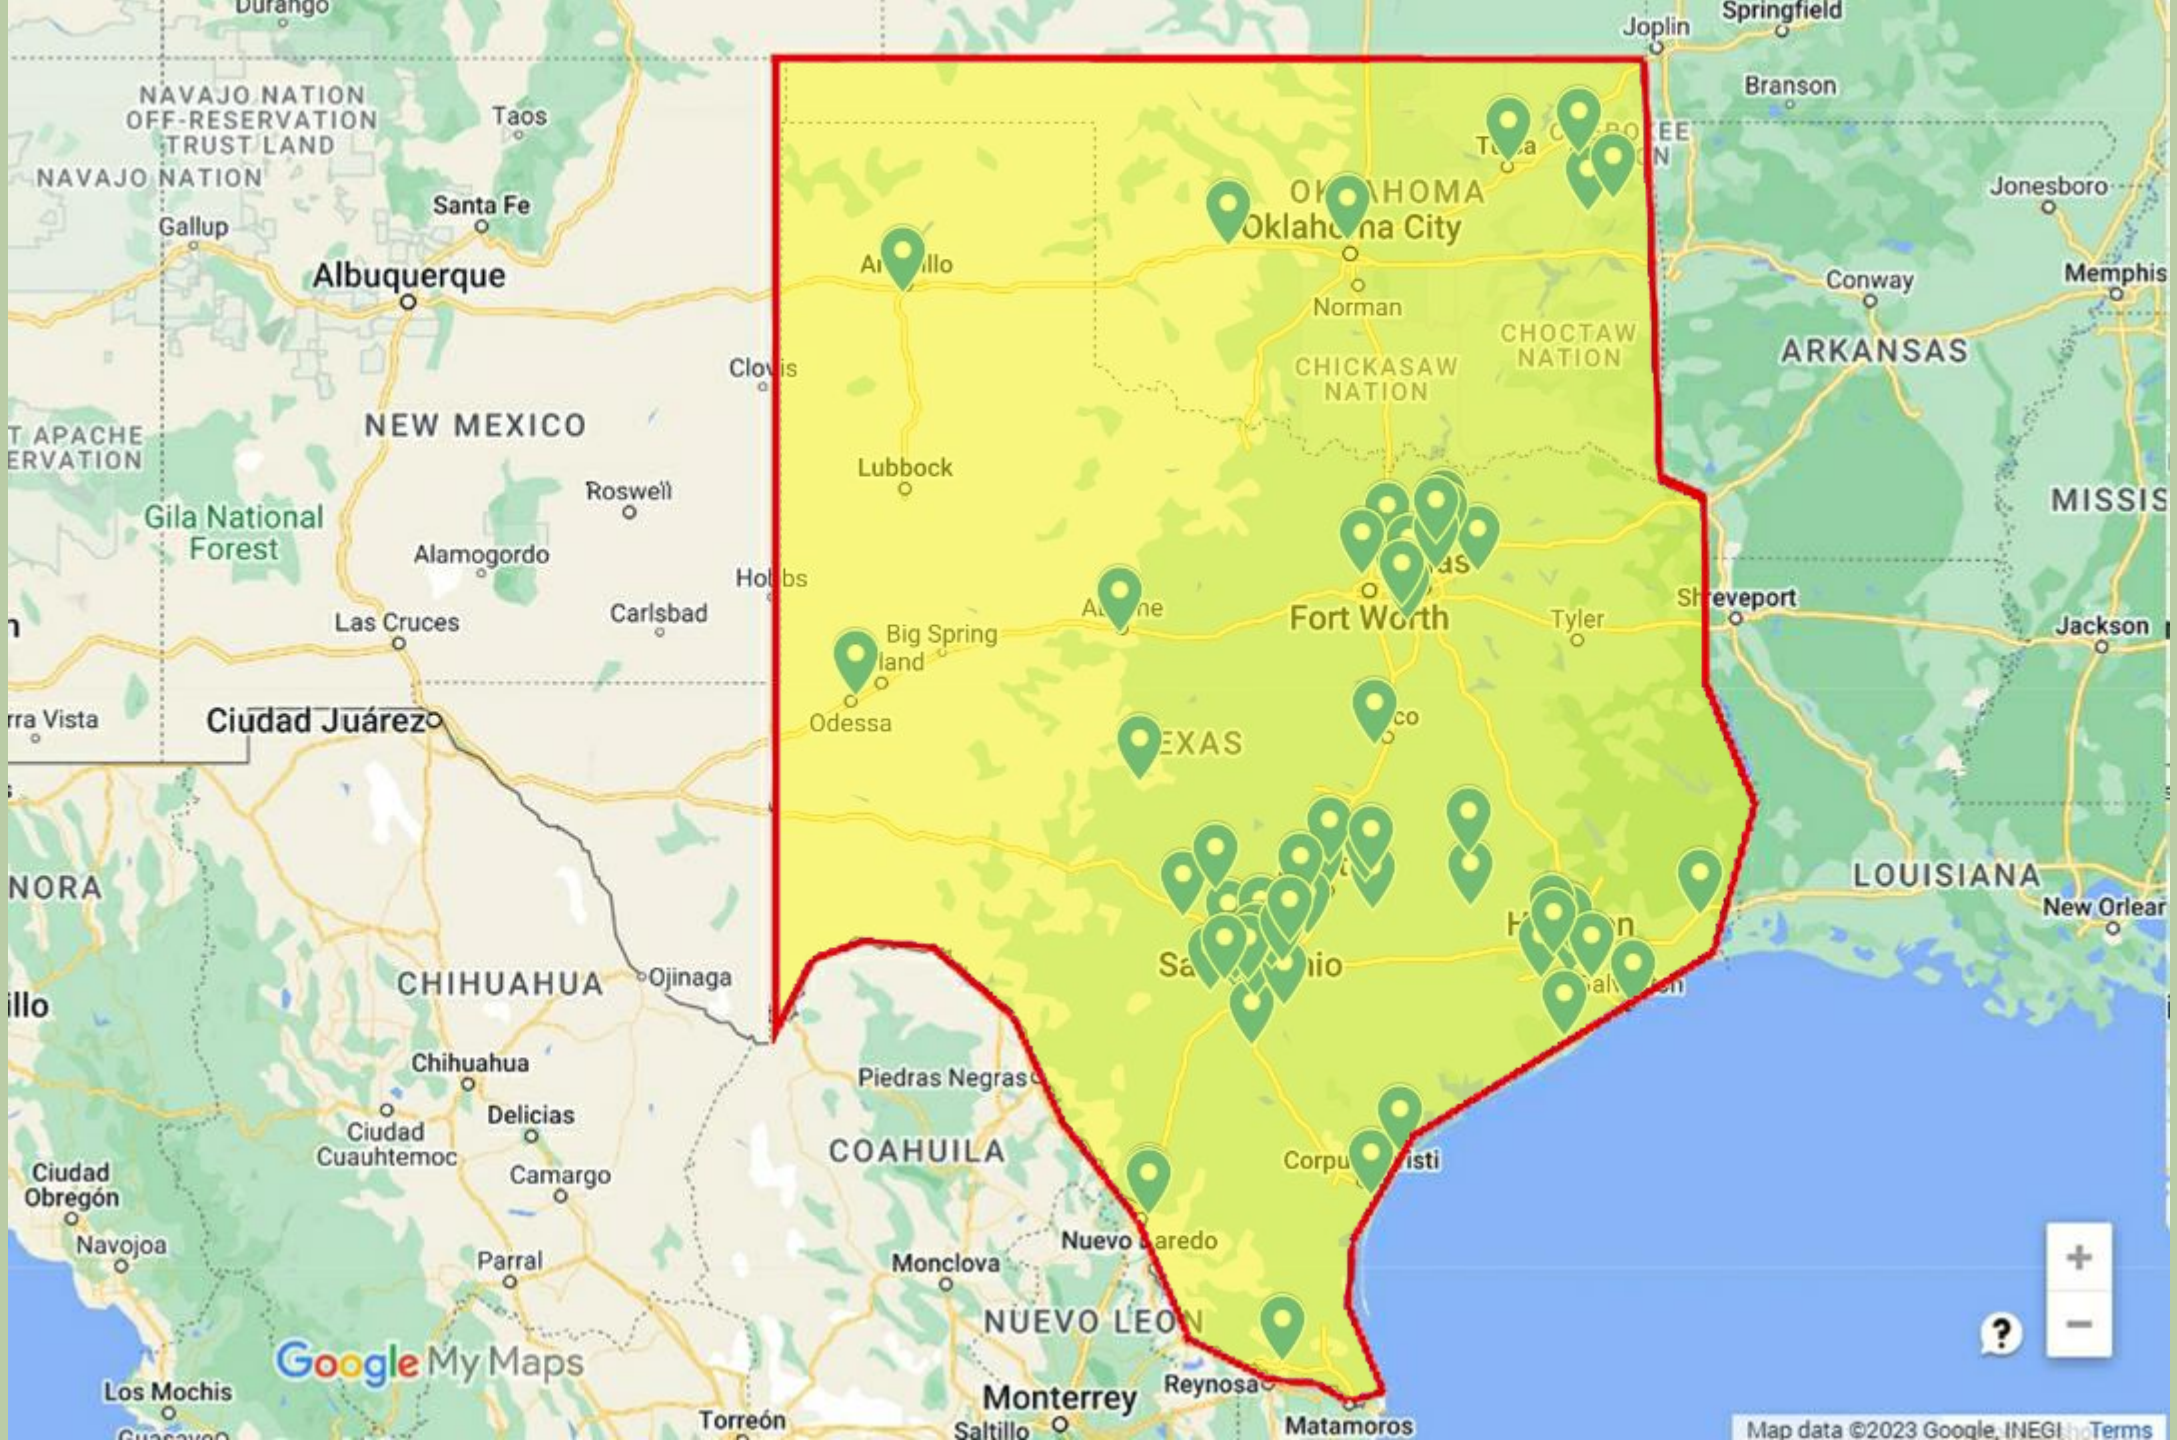

[Resources](#)

[Events](#) ▾

[Give](#)

JOIN A HEALTHY FAMILY OF CHURCHES ON MISSION FOR JESUS

Biblical. Balanced. Better Together.

Our Vision

To have a healthy, multiplying EFCA church within driving distance of every person who lives in Texas and Oklahoma.

Houston

NAVAJO NATION
OFF-RESERVATION
TRUST LAND

NAVAJO NATION

Albuquerque

NEW MEXICO

Gila National
Forest

Ciudad Juárez

CHIHUAHUA

Google My Maps

Alamo

Lubbock

Big Spring

Odessa

TEXAS

COAHUILA

NUEVO LEON

Monterrey

OKLAHOMA
Oklahoma City

Fort Worth

San Antonio

Reynosa

Matamoros

CHICKASAW NATION
CHOCTAW NATION

ARKANSAS